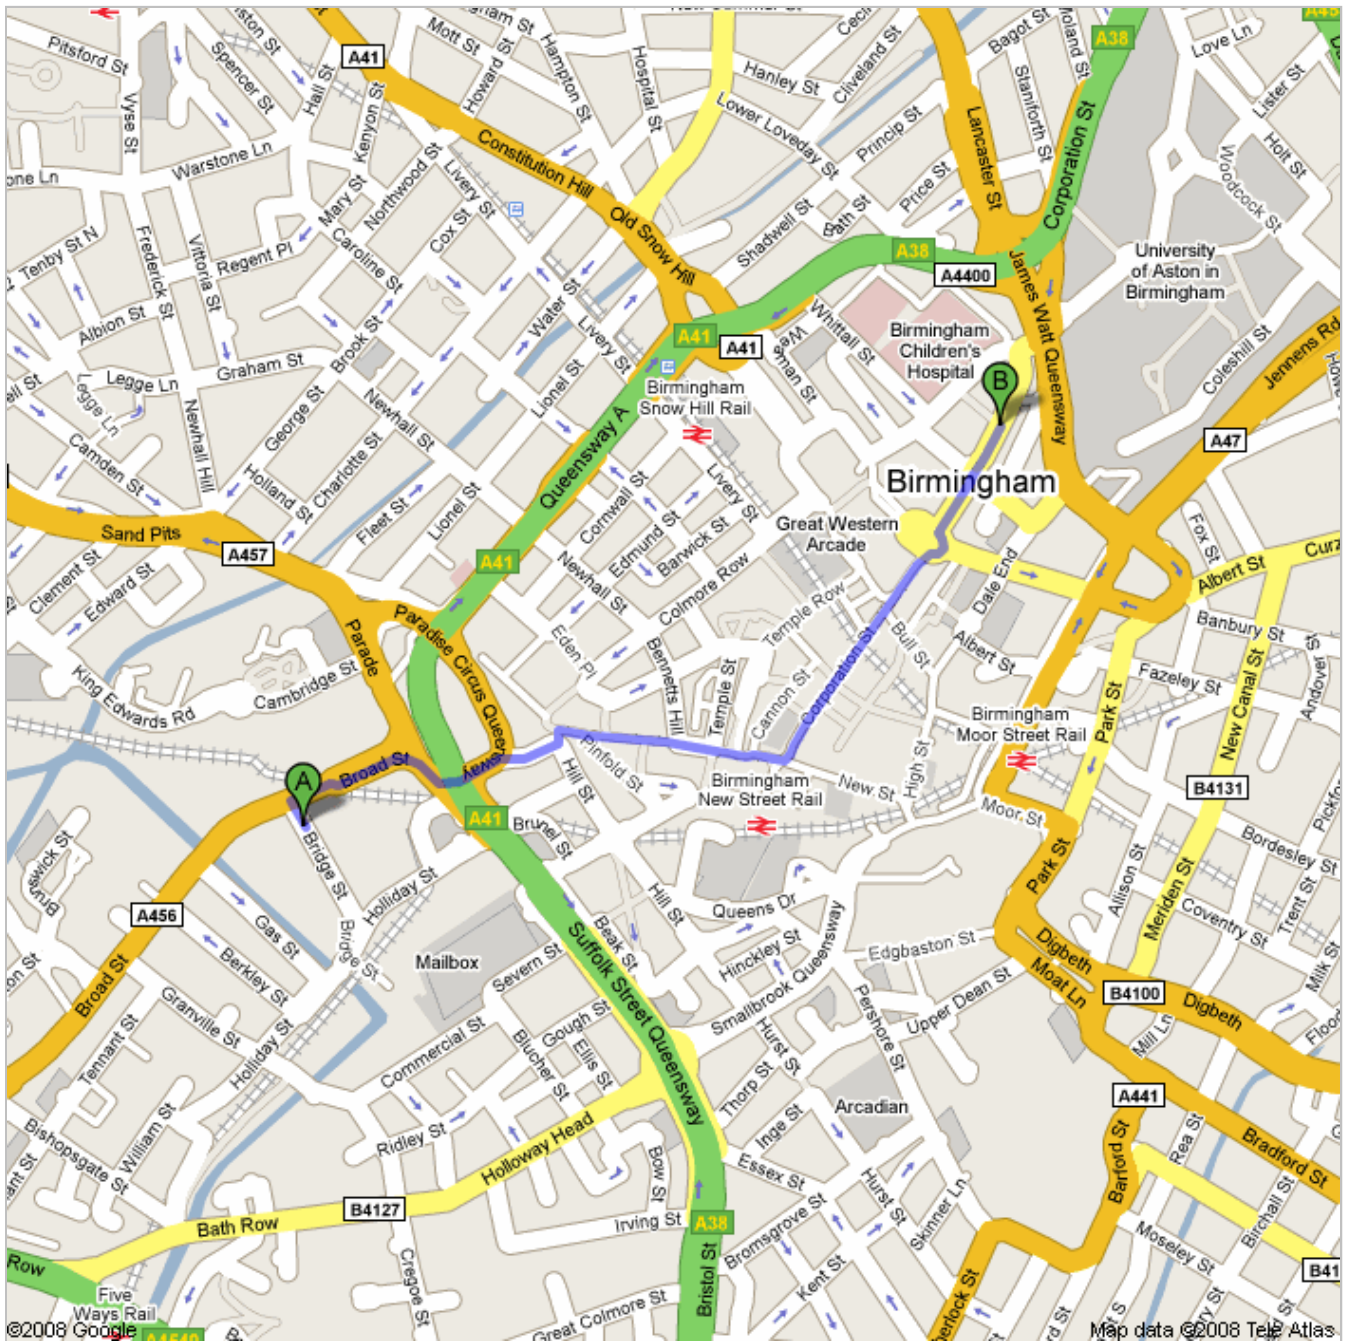

# Directions to Birmingham B4 6QB, UK

0.9 mi - about 19 mins

 **Birmingham B1 2JZ**  
**UK**

1. Head <b>northwest</b> on <b>Bridge St</b> toward <b>A456/Broad St</b>	go 154 ft total 154 ft
 2. Turn <b>right</b> at <b>A456/Broad St</b>	go 220 ft total 374 ft
 3. Slight <b>right</b> to stay on <b>A456/Broad St</b> About 2 mins	go 486 ft total 0.2 mi
 4. Slight <b>right</b> at <b>Paradise Circus Queensway</b>	go 141 ft total 0.2 mi
 5. Turn <b>left</b> to stay on <b>Paradise Circus Queensway</b> About 1 min	go 331 ft total 0.3 mi
 6. Slight <b>right</b> at <b>Paradise St</b> About 1 min	go 312 ft total 0.3 mi
 7. Turn <b>left</b> at <b>Victoria Square</b>	go 72 ft total 0.3 mi
 8. Turn <b>right</b> to stay on <b>Victoria Square</b>	go 161 ft total 0.4 mi
9. Continue on <b>New St</b> About 4 mins	go 0.2 mi total 0.5 mi
 10. Turn <b>left</b> at <b>Corporation St</b> Go through 1 roundabout About 8 mins	go 0.4 mi total 0.9 mi

 **Birmingham B4 6QB**  
**UK**

These directions are for planning purposes only. You may find that construction projects, traffic, weather, or other events may cause conditions to differ from the map results, and you should plan your route accordingly. You must obey all signs or notices regarding your route.

Map data ©2008 Tele Atlas